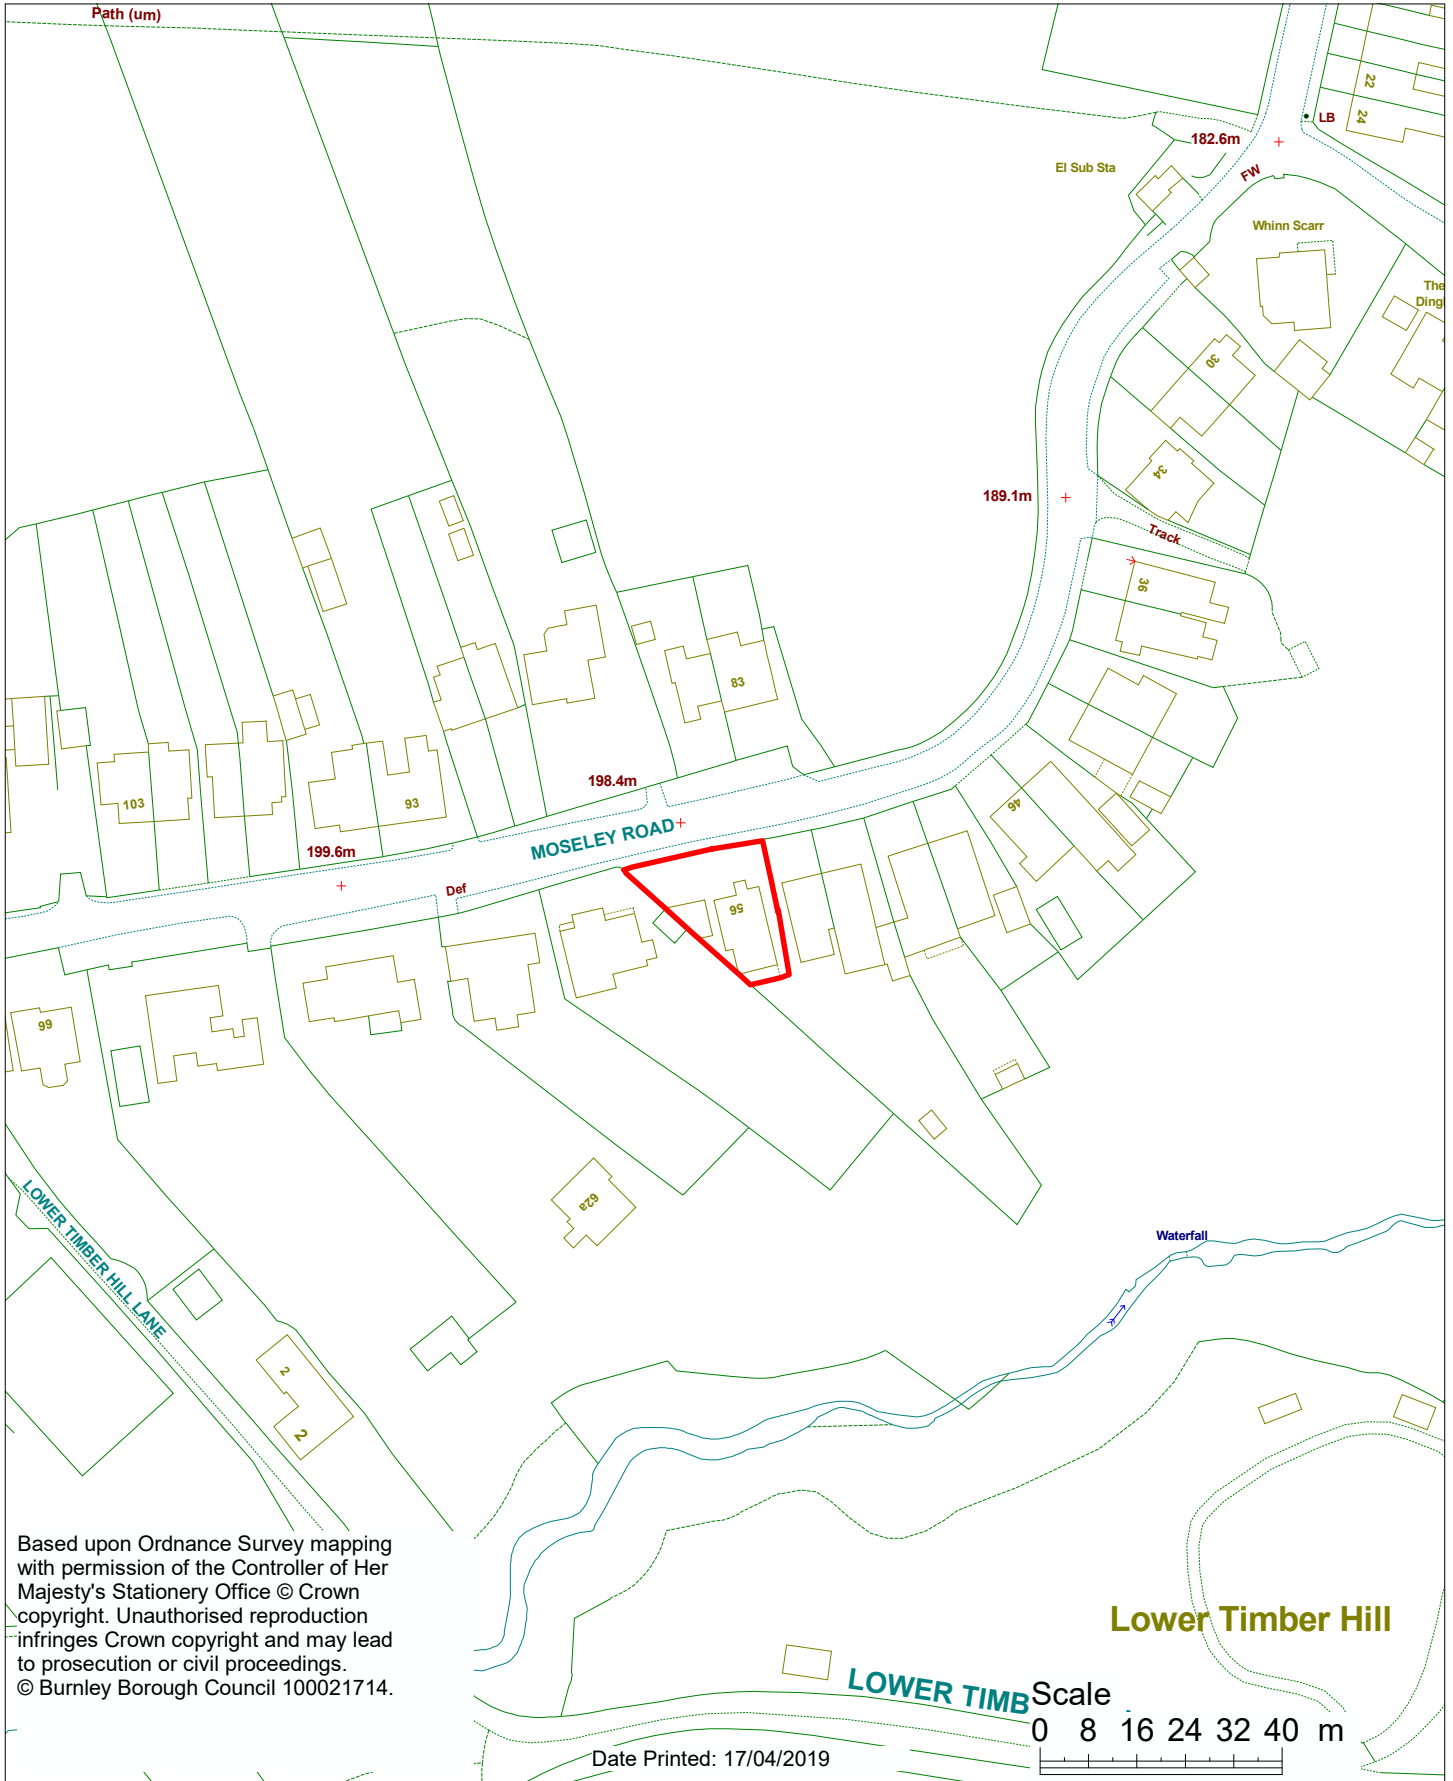

Part One Plan

Housing & Development
Town Hall, Manchester Road

Ref.

APP/2019/0014

Paul Gatrell Head of Housing and Development

Location:

56 Moseley Road, Burnley

1:1250

Based upon Ordnance Survey mapping with permission of the Controller of Her Majesty's Stationery Office © Crown copyright. Unauthorised reproduction infringes Crown copyright and may lead to prosecution or civil proceedings.
© Burnley Borough Council 100021714.